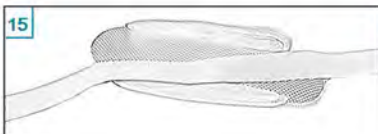

Carbon fiber cello case

Carrying in front

Carbon fiber cello case

Comfort system

*Optional accessory:*

*With detachable music sheet pocket and detachable cushion for the best carrying comfort.*

# Comfort system

[info@musilia.com](mailto:info@musilia.com)

The Musilia carbon fiber cello case uses a revolutionary carrying system that is absolutely safe for your instrument. Simple and effective, it consists of one single nylon strap that can be used in three different ways.