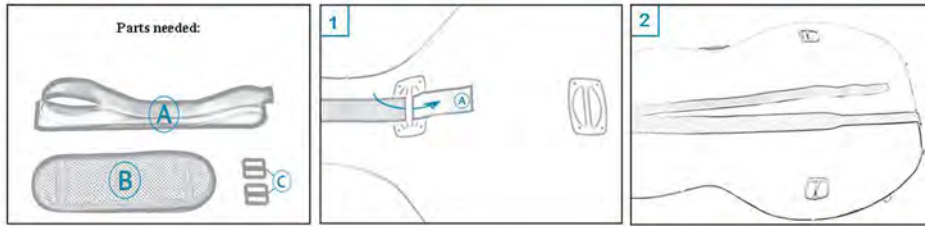

Carbon fiber cello case

Carrying in front

Carbon fiber cello case

Comfort system

*Optional accessory:*

*With detachable music sheet pocket and detachable cushion for the best carrying comfort.*

# Comfort system

[info@musilia.com](mailto:info@musilia.com)

The Musilia carbon fiber cello case uses a revolutionary carrying system that is absolutely safe for your instrument. Simple and effective, it consists of one single nylon strap that can be used in three different ways.