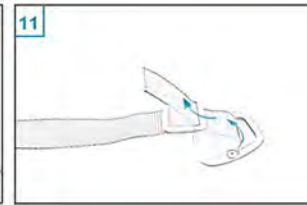

Carbon fiber cello case

Carrying in front

Carbon fiber cello case

Comfort system

*Optional accessory:*

*With detachable music sheet pocket and detachable cushion for the best carrying comfort.*

# Comfort system

[info@musilia.com](mailto:info@musilia.com)

The Musilia carbon fiber cello case uses a revolutionary carrying system that is absolutely safe for your instrument. Simple and effective, it consists of one single nylon strap that can be used in three different ways.