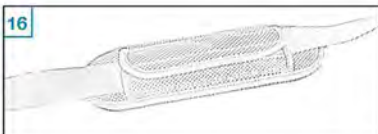

Carbon fiber cello case

Carrying in front

Carbon fiber cello case

Comfort system

*Optional accessory:*

*With detachable music sheet pocket and detachable cushion for the best carrying comfort.*

# Comfort system

[info@musilia.com](mailto:info@musilia.com)

The Musilia carbon fiber cello case uses a revolutionary carrying system that is absolutely safe for your instrument. Simple and effective, it consists of one single nylon strap that can be used in three different ways.