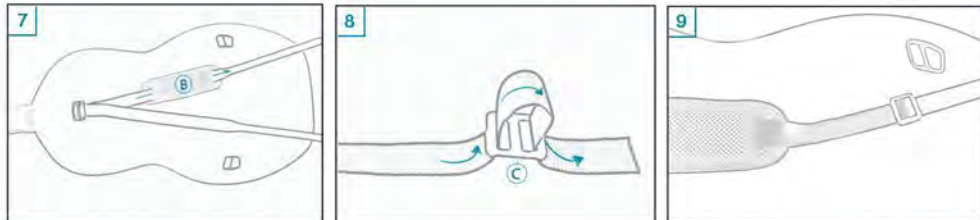

Carbon fiber cello case

Carrying in front

Carbon fiber cello case

Comfort system

*Optional accessory:*

*With detachable music sheet pocket and detachable cushion for the best carrying comfort.*

# Comfort system

[info@musilia.com](mailto:info@musilia.com)

The Musilia carbon fiber cello case uses a revolutionary carrying system that is absolutely safe for your instrument. Simple and effective, it consists of one single nylon strap that can be used in three different ways.

**Musilia** Carbon fiber cello case Backpack system

**Musilia** Carbon fiber cello case Carrying on one side