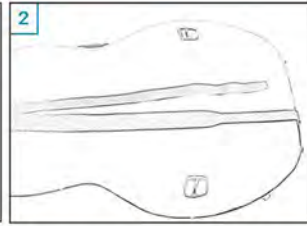

Carbon fiber cello case

Carrying in front

Carbon fiber cello case

Comfort system

*Optional accessory:*

*With detachable music sheet pocket and detachable cushion for the best carrying comfort.*

# Comfort system

[info@musilia.com](mailto:info@musilia.com)

The Musilia carbon fiber cello case uses a revolutionary carrying system that is absolutely safe for your instrument. Simple and effective, it consists of one single nylon strap that can be used in three different ways.