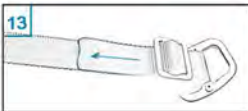

Carbon fiber cello case

Carrying in front

Carbon fiber cello case

Comfort system

*Optional accessory:*

*With detachable music sheet pocket and detachable cushion for the best carrying comfort.*

# Comfort system

[info@musilia.com](mailto:info@musilia.com)

The Musilia carbon fiber cello case uses a revolutionary carrying system that is absolutely safe for your instrument. Simple and effective, it consists of one single nylon strap that can be used in three different ways.