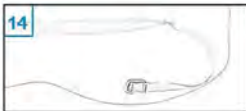

Carbon fiber cello case

Carrying in front

Carbon fiber cello case

Comfort system

*Optional accessory:*

*With detachable music sheet pocket and detachable cushion for the best carrying comfort.*