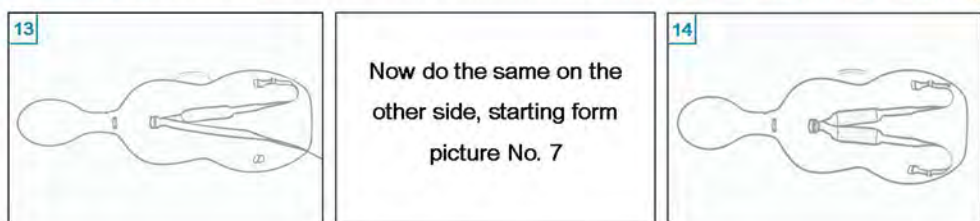

The Musilia carbon fiber cello case uses a revolutionary carrying system that is absolutely safe for your instrument. Simple and effective, it consists of one single nylon strap that can be used in three different ways.

Musilia Carbon fiber cello case Backpack system