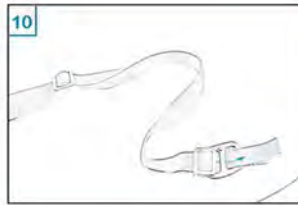

Carbon fiber cello case

Carrying in front

Carbon fiber cello case

Comfort system

*Optional accessory:*

*With detachable music sheet pocket and detachable cushion for the best carrying comfort.*

# Comfort system

[info@musilia.com](mailto:info@musilia.com)

The Musilia carbon fiber cello case uses a revolutionary carrying system that is absolutely safe for your instrument. Simple and effective, it consists of one single nylon strap that can be used in three different ways.