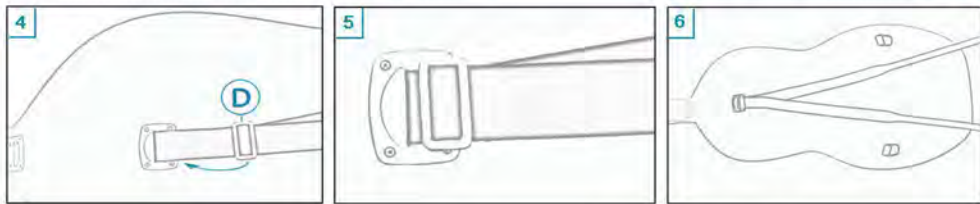

The Musilia carbon fiber cello case uses a revolutionary carrying system that is absolutely safe for your instrument. Simple and effective, it consists of one single nylon strap that can be used in three different ways.

Musilia Carbon fiber cello case Backpack system