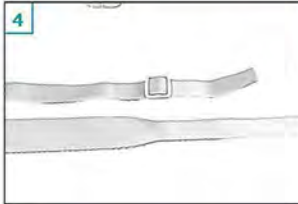

Carbon fiber cello case

Carrying in front

Carbon fiber cello case

Comfort system

*Optional accessory:*

*With detachable music sheet pocket and detachable cushion for the best carrying comfort.*

# Comfort system

[info@musilia.com](mailto:info@musilia.com)

The Musilia carbon fiber cello case uses a revolutionary carrying system that is absolutely safe for your instrument. Simple and effective, it consists of one single nylon strap that can be used in three different ways.