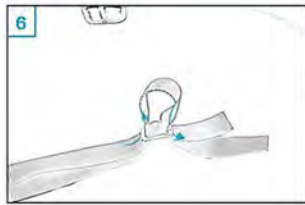

Carbon fiber cello case

Carrying in front

Carbon fiber cello case

Comfort system

*Optional accessory:*

*With detachable music sheet pocket and detachable cushion for the best carrying comfort.*

# Comfort system

[info@musilia.com](mailto:info@musilia.com)

The Musilia carbon fiber cello case uses a revolutionary carrying system that is absolutely safe for your instrument. Simple and effective, it consists of one single nylon strap that can be used in three different ways.