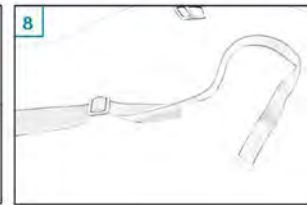

Carbon fiber cello case

Carrying in front

Carbon fiber cello case

Comfort system

*Optional accessory:*

*With detachable music sheet pocket and detachable cushion for the best carrying comfort.*

# Comfort system

[info@musilia.com](mailto:info@musilia.com)

The Musilia carbon fiber cello case uses a revolutionary carrying system that is absolutely safe for your instrument. Simple and effective, it consists of one single nylon strap that can be used in three different ways.