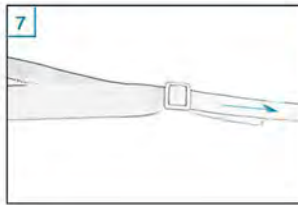

Carbon fiber cello case

Carrying in front

Carbon fiber cello case

Comfort system

*Optional accessory:*

*With detachable music sheet pocket and detachable cushion for the best carrying comfort.*

# Comfort system

[info@musilia.com](mailto:info@musilia.com)

The Musilia carbon fiber cello case uses a revolutionary carrying system that is absolutely safe for your instrument. Simple and effective, it consists of one single nylon strap that can be used in three different ways.

**Musilia** Carbon fiber cello case Backpack system

**Musilia** Carbon fiber cello case Carrying on one side