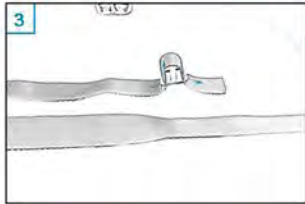

Carbon fiber cello case

Carrying in front

Carbon fiber cello case

Comfort system

*Optional accessory:*

*With detachable music sheet pocket and detachable cushion for the best carrying comfort.*

# Comfort system

[info@musilia.com](mailto:info@musilia.com)

The Musilia carbon fiber cello case uses a revolutionary carrying system that is absolutely safe for your instrument. Simple and effective, it consists of one single nylon strap that can be used in three different ways.

**Musilia** Carbon fiber cello case Backpack system

**Musilia** Carbon fiber cello case Carrying on one side