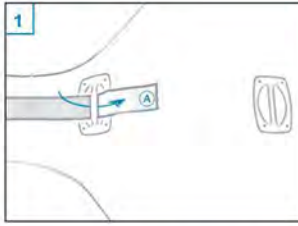

Carbon fiber cello case

Carrying in front