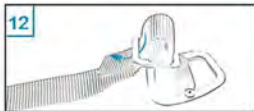

Carbon fiber cello case

Carrying in front

Carbon fiber cello case

Comfort system

*Optional accessory:*

*With detachable music sheet pocket and detachable cushion for the best carrying comfort.*

# Comfort system

[info@musilia.com](mailto:info@musilia.com)

The Musilia carbon fiber cello case uses a revolutionary carrying system that is absolutely safe for your instrument. Simple and effective, it consists of one single nylon strap that can be used in three different ways.