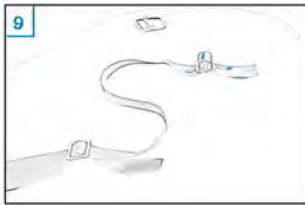

Carbon fiber cello case

Carrying in front

Carbon fiber cello case

Comfort system

*Optional accessory:*

*With detachable music sheet pocket and detachable cushion for the best carrying comfort.*

# Comfort system

[info@musilia.com](mailto:info@musilia.com)

The Musilia carbon fiber cello case uses a revolutionary carrying system that is absolutely safe for your instrument. Simple and effective, it consists of one single nylon strap that can be used in three different ways.

**Musilia** Carbon fiber cello case Backpack system

**Musilia** Carbon fiber cello case Carrying on one side