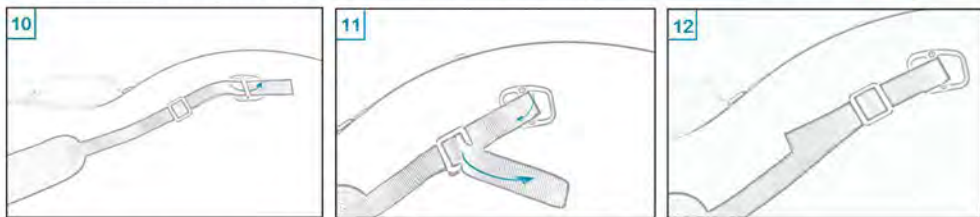

Carbon fiber cello case

Carrying in front

Carbon fiber cello case

Comfort system

*Optional accessory:*

*With detachable music sheet pocket and detachable cushion for the best carrying comfort.*

# Comfort system

[info@musilia.com](mailto:info@musilia.com)

The Musilia carbon fiber cello case uses a revolutionary carrying system that is absolutely safe for your instrument. Simple and effective, it consists of one single nylon strap that can be used in three different ways.

**Musilia** Carbon fiber cello case Backpack system

**Musilia** Carbon fiber cello case Carrying on one side