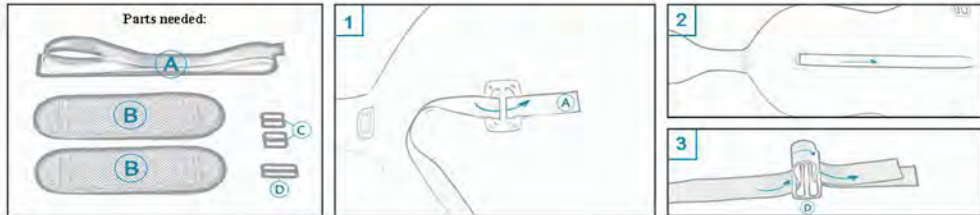

The Musilia carbon fiber cello case uses a revolutionary carrying system that is absolutely safe for your instrument. Simple and effective, it consists of one single nylon strap that can be used in three different ways.

Musilia Carbon fiber cello case Backpack system